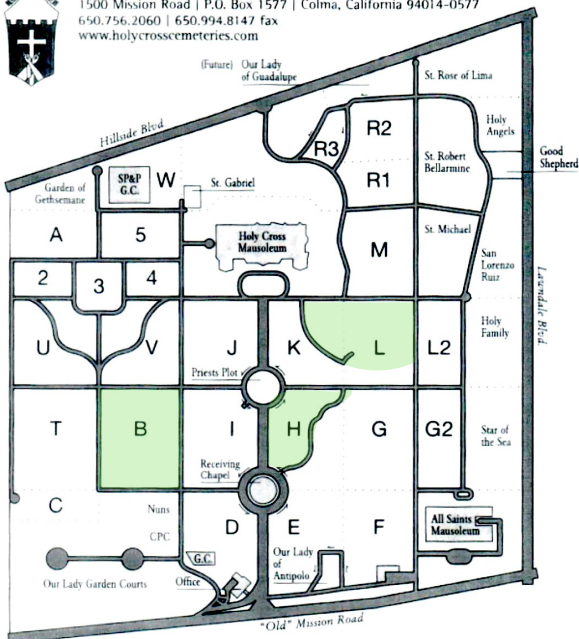

Last Name	First Name	Middle	Month	Day	Year	Section	Row	Area	Grave	Relation • Age
MCKEE	JAMES	H	10	02	1913	B	12	35	5	Father • 80
MCKEE	MARY	T	08	17	1904	B	12	35	5	Mother • 68
WILZ	MARY	C	05	03	1899	H	9	38	13	Daughter • 37*
WILTZ	THEODORE		11	06	1943	L	14		14	Husband • 82
WILTZ	Clare	M	07	27	1891	H	9	38		Grandchild • 3m21d*
WILTZ	MARIE	T	11	28	1975	L	14		14	Grand Daughter • 82
MCKEE	JAMES	T								Son • 35?
MCKEE	EVA	E	06	16	1919	B	12	35	6	Daughter • 52
MCKEE	RICHARD	B	05	19	1939	B	7	31	1	Son • 69
MCKEE	SARAH		07	18	1944	B	7	31	1	Wife • 72
McKEE	MARION	G	05	15	1918	B	7	31	3	Grand Daughter • 18
FITZGERALD	CLAIRE	L	11	17	1936	B	12	35	4	Daughter • 64
CORTELYOU	CLAIRE	M?								Grand Daughter • ?
MCKEE	Isabel	A	09	02	1873	H	9	38	14	Granchild • 3m*
MCKEE	William	J	07	13	1876	H	9	38	10	Grandchild • 12d*
MCKEE	WILLIAM	A	05	02	1955	B	12	35	7	Son • 71
MCKEE	HATTIE		04	30	1955					Wife • 83
MCKEE	son		12	26	1918	B	12	35	6	Grandchild • 2d*

HOLY CROSS CATHOLIC CEMETERY

1500 Mission Road | P.O. Box 1577 | Colma, California 94014-0577
 650.756.2060 | 650.994.8147 fax
 www.holycrosscemeteries.com

Missing Records

- *Thomas Joseph, James T, McKee d.1904
- Harriet, Hannah, Hattie McKee d. 1955
- Claire Arguello Cortelyou d.?